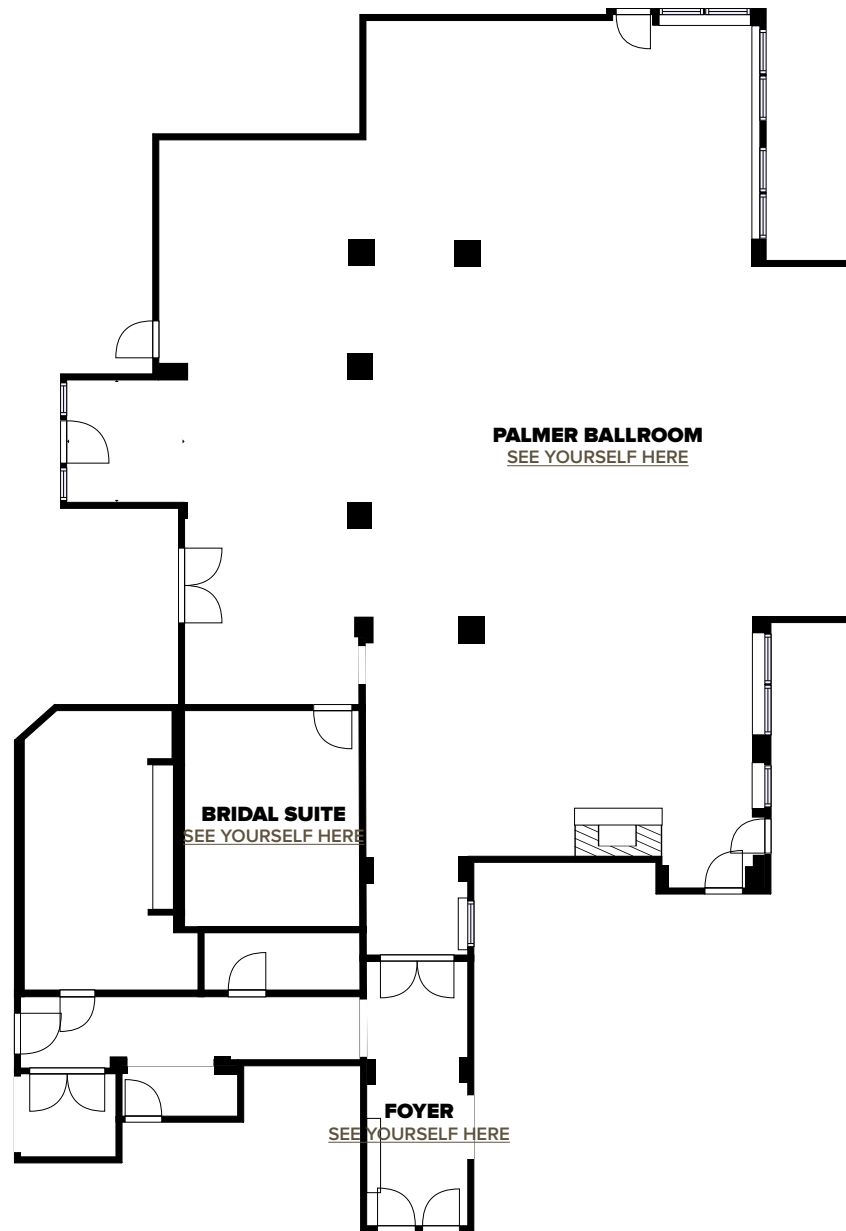

GROSS INTERNAL AREA

FLOOR 1: 4074 sq. ft

SIZES AND DIMENSIONS ARE APPROXIMATE, ACTUAL MAY VARY.

EVENT SPACE

The Golf Club at Fossil Creek is a memorable locale for hosting spectacular special events. Find beautifully appointed rooms arranged to suit any function, from weddings to fundraiser events to meetings and banquets.

PHONE

(817) 847-1900

RECEIVE MORE INFORMATION

[CLICK HERE](#)

ARCIS GOLF

EVENT SPACE CAPACITIES

PALMER BALLROOM

Banquet: 180
Reception: 250
Theatre/Ceremony: 250
Conference Style: 120
Classroom: NA
U-Shape: 50